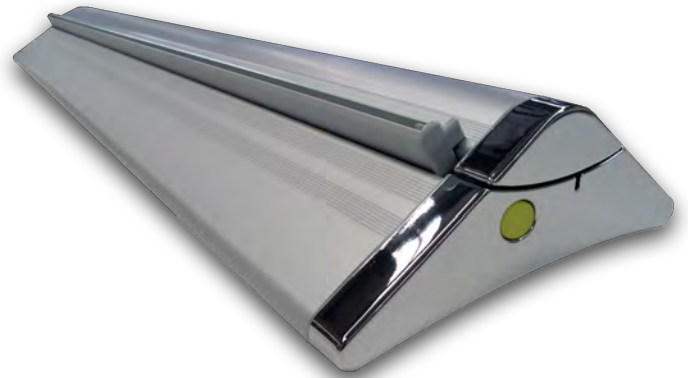

## Description

Premier Roll-up has an elegant solid aluminium construction finished with chrome end caps. The special feature of this stand is the cartridge style loading system. Easily change out the graphic yourself by simply loading a new pre-tensioned cartridge, even on site if required.

Printed using a durable synthetic media.

Banner size  
1000mm x 2000mm

Weight  
approx 5kg

Type  
Single sided

Colour  
Silver or black

Carry bag  
Padded black nylon carry bag.

LARGE FORMAT DIGITAL PRINT

SIGNAGE