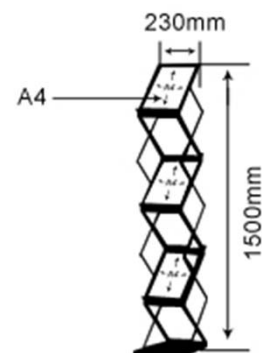

Premier Z-Fold

Premier Z-Fold Brochure Stands are double-sided, so ideal for literature display in the middle of your display booth.

Strong and stable, Premier Z-Fold is also capable of displaying small products effectively.

- ✓ Comes with carry case
- ✓ Economical choice

PREMIER Z-FOLD

MEASUREMENTS

Height	1,500 mm high
Base	230 mm wide x 280 mm deep

WEIGHT

Complete with carry case
6 kg

BETTER VISIBILITY EQUALS BETTER BUSINESS

This is just one of our brochure holders in our display product range. If you want something different, just let us know.