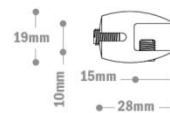

Single connector.