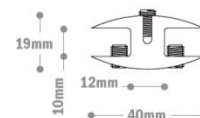

Double connector.

BETTER VISIBILITY EQUALS BETTER BUSINESS

This is just one of our window systems in our display product range. If you want something different, just let us know.

T 0800 300 566
E info@display.co.nz
W www.display.co.nz