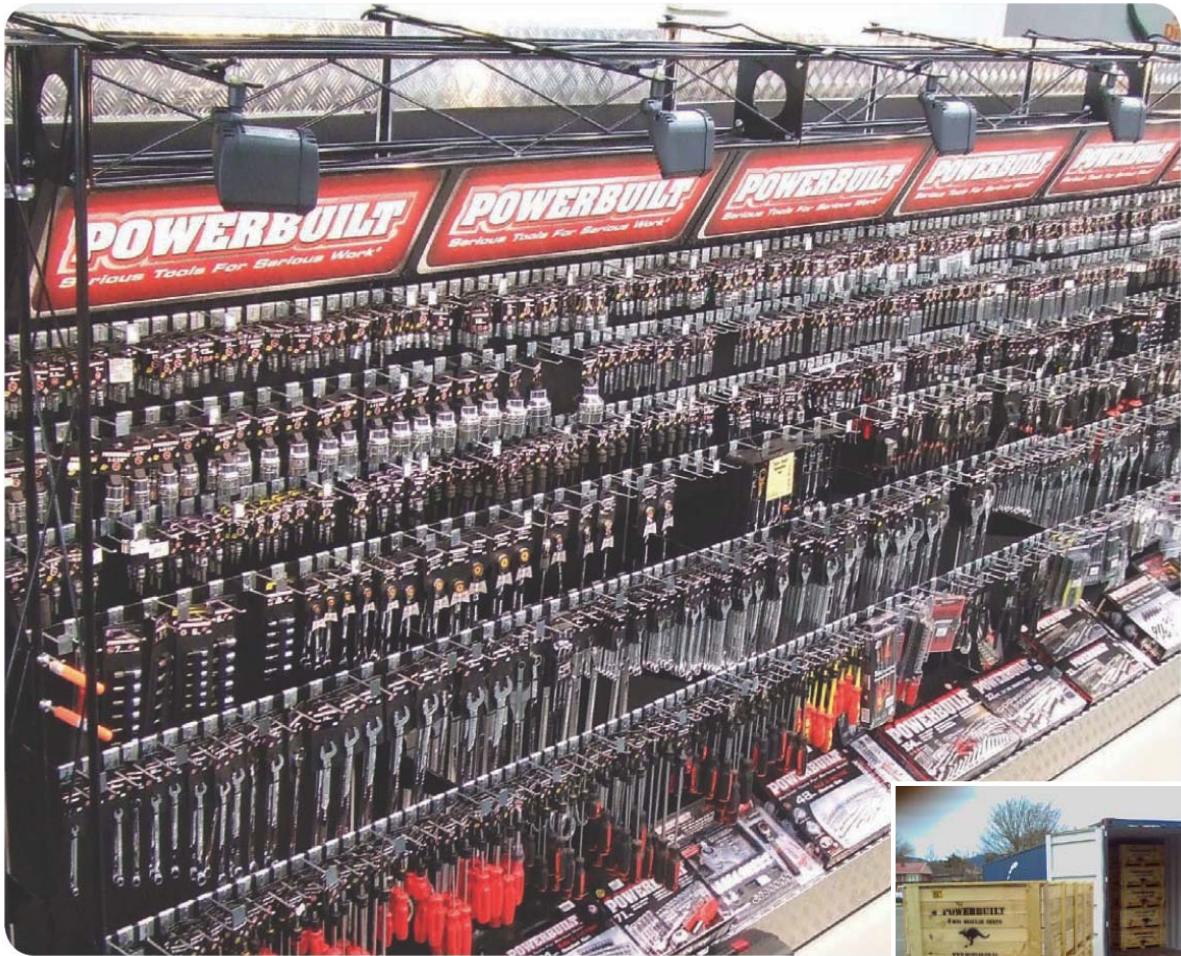

Alltrade Tools – Powerbuilt Brand

Who are Powerbuilt Tools?

Powerbuilt® is the premier tool and equipment brand marketed by Alltrade Limited. Powerbuilt® hand tools are trusted and used by millions of serious D.I.Y, Trade and Industrial people all around the world everyday.

Client Desires... To have a display that helped acquire “real estate” in retail outlets as well and building the Powerbuilt brand recognition as a quality product.

“Display Solutions came up with a permanent yet flexible in-store merchandising display that really works for us. Our product, Powerbuilt Tools, looks fantastic in this display and the custom lighting adds to the high visibility.